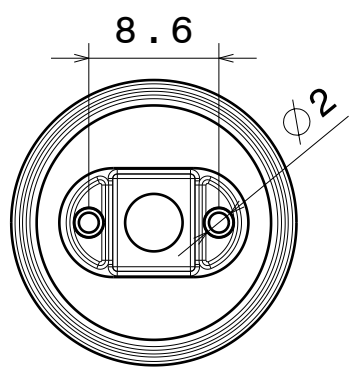

Isometric view

Bottom view

Front view

Top view

Material: PMMA

Part no.s:
 Lens: F11947_Julia-A
 Assembly: FA11948_Julia-A-tape
 (F11947_Julia-A + C14481_Tina-tape3)

This drawing is our property.
 It can't be reproduced
 or communicated without
 our written agreement.

Ledil Oy
 Tehdaskatu 13
 FIN-24100 SALO
 Finland

DRAWING TITLE

Datasheet Julia-A Lens

DRAWN BY mav		DATE 07.01.2011		DRAWING NUMBER F11947				REV 1	
CHECKED BY tk		DATE 07.01.2011						SIZE A4	SHEET 1 / 1
DESIGNED BY ol		DATE 20.12.2010		SCALE 2:1	WEIGHT (g)				