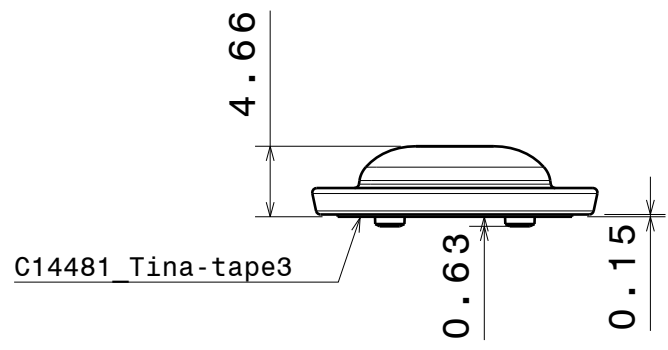

Isometric view

Bottom view

Front view

Top view

Material: PMMA

Part no.s:
 Lens: F11947_Julia-A
 Assembly: FA11948_Julia-A-tape
 (F11947_Julia-A + C14481_Tina-tape3)

This drawing is our property.
 It can't be reproduced
 or communicated without
 our written agreement.

Ledil Oy
 Tehdaskatu 13
 FIN-24100 SALO
 Finland

DRAWING TITLE

Datasheet Julia-A Lens

DRAWN BY mav		DATE 07.01.2011		DRAWING NUMBER F11947				REV 1	
CHECKED BY tk		DATE 07.01.2011						SIZE A4	SHEET 1 / 1
DESIGNED BY ol		DATE 20.12.2010		SCALE 2:1	WEIGHT (g)				