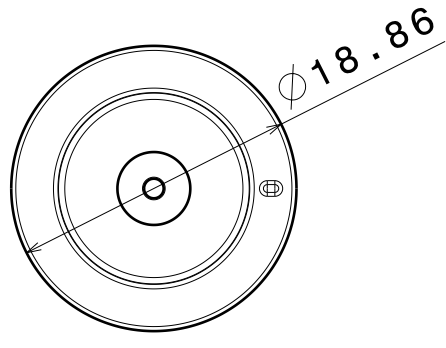

Isometric view

Bottom view

Front view

Top view

Material: PMMA

Part no.s:
 Lens: F11947_Julia-A
 Assembly: FA11948_Julia-A-tape
 (F11947_Julia-A + C14481_Tina-tape3)

This drawing is our property.
 It can't be reproduced
 or communicated without
 our written agreement.

Ledil Oy
 Tehdaskatu 13
 FIN-24100 SALO
 Finland

DRAWING TITLE

Datasheet Julia-A Lens

DRAWN BY mav		DATE 07.01.2011		DRAWING NUMBER F11947				REV 1	
CHECKED BY tk		DATE 07.01.2011						SIZE A4	SHEET 1 / 1
DESIGNED BY ol		DATE 20.12.2010		SCALE 2:1	WEIGHT (g)				